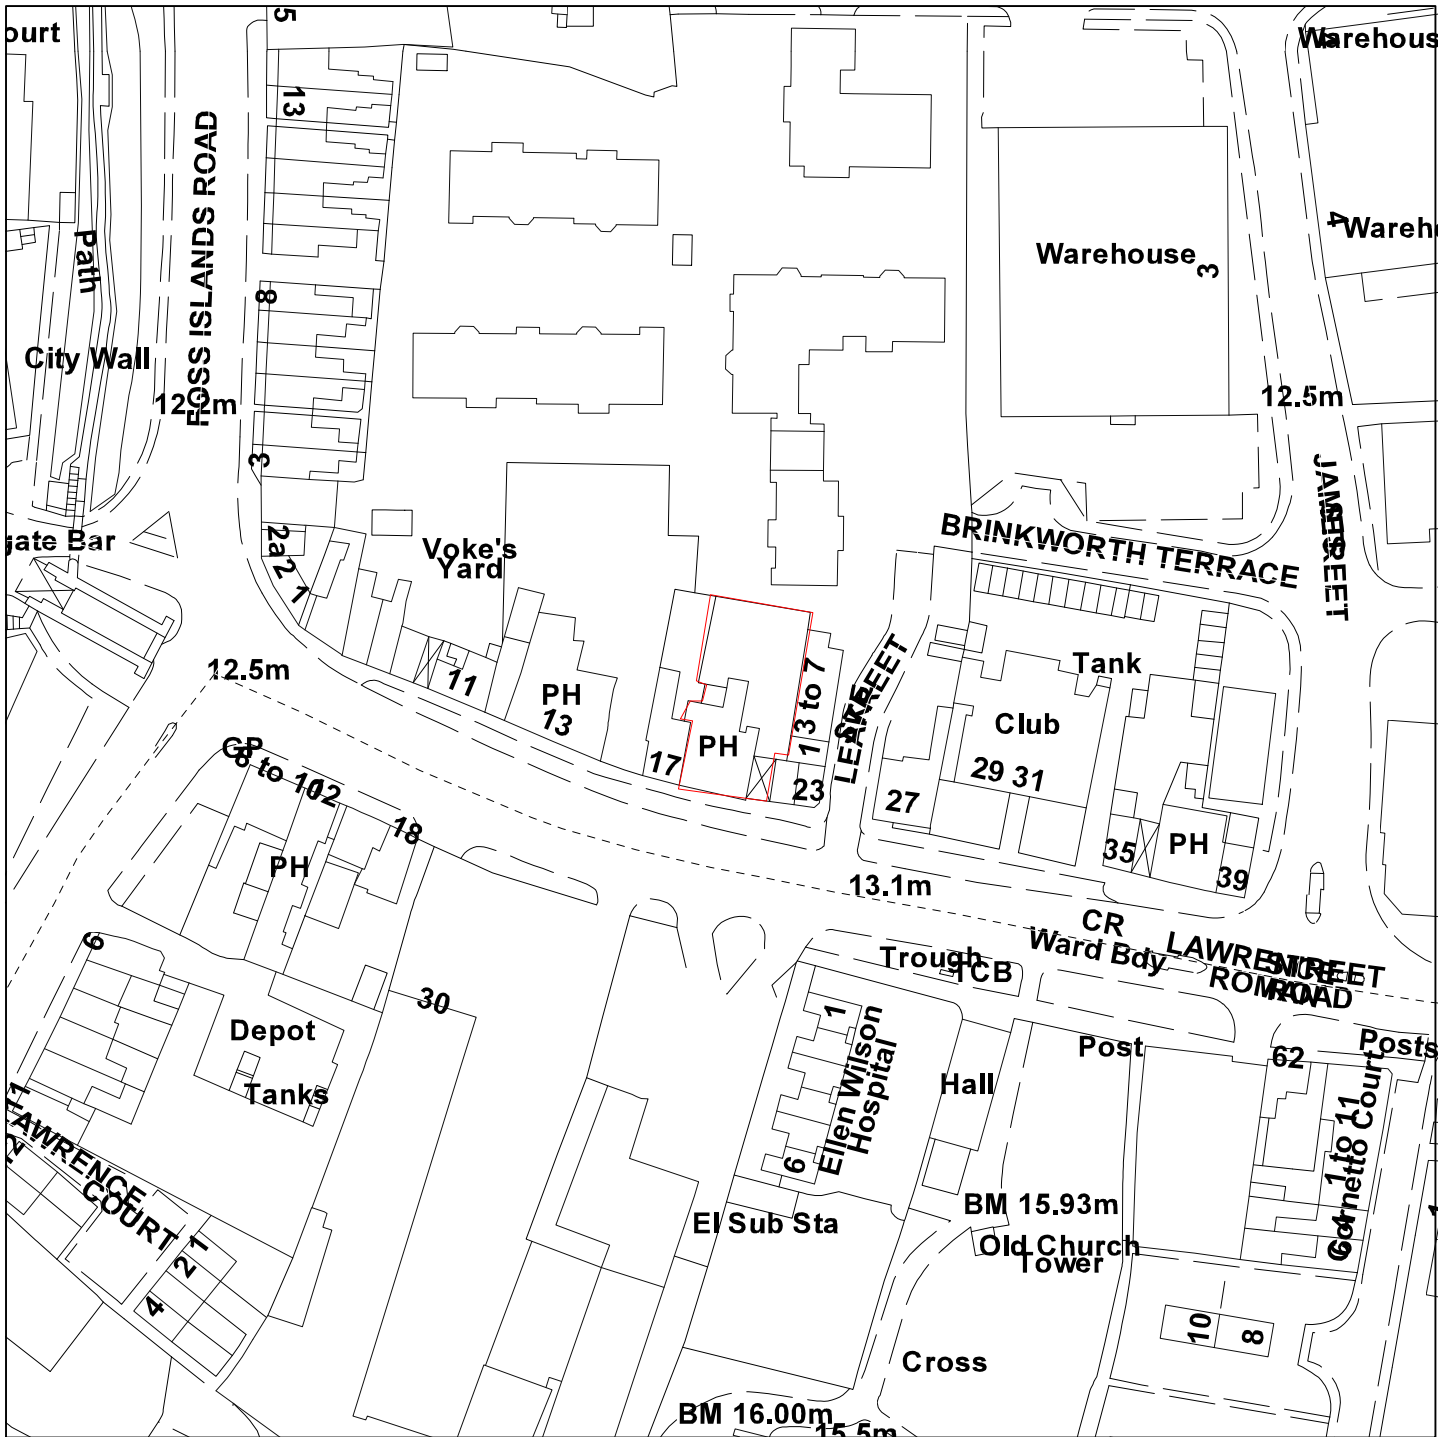

Waggon & Horses, 19 Lawrence Street

08/00272/FUL

Scale : 1:1250

Reproduced from the Ordnance Survey map with the permission of the Controller of Her Majesty's Stationery Office © Crown Copyright 2000.

Unauthorised reproduction infringes Crown Copyright and may lead to prosecution or civil proceedings.